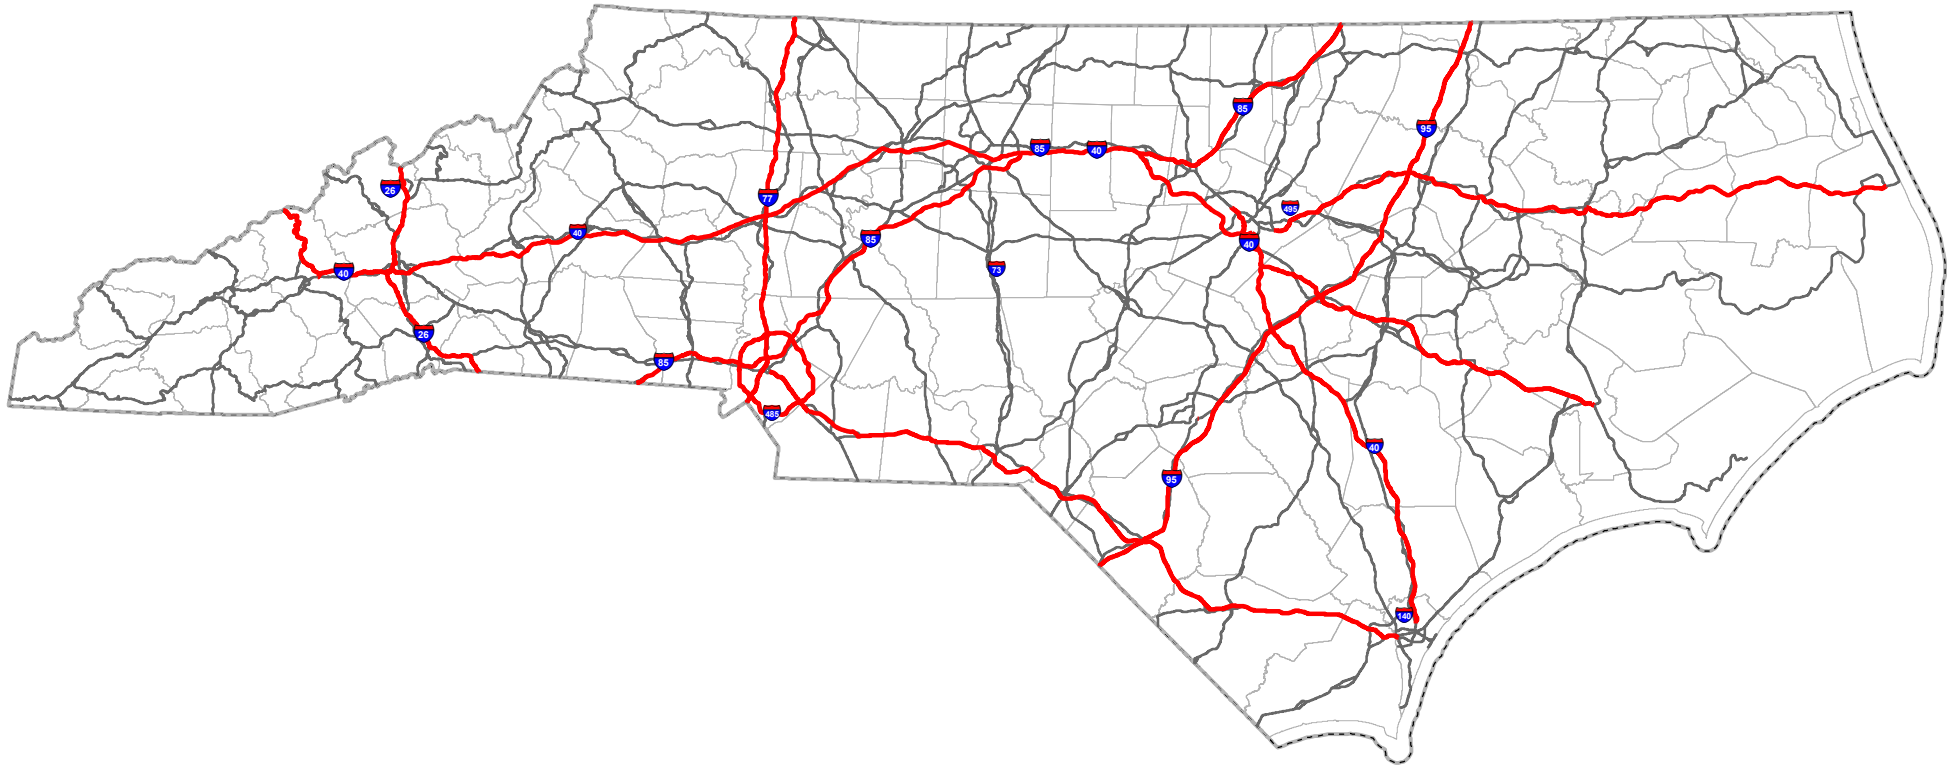

North Carolina Alternative Fuel Corridors

1 inch equals 50 miles

North Carolina Major Highways and Alt Fuel Corridors

-  Alternative Fuel Corridors
-  North Carolina Major Highways
-  Counties

Published June 8, 2022