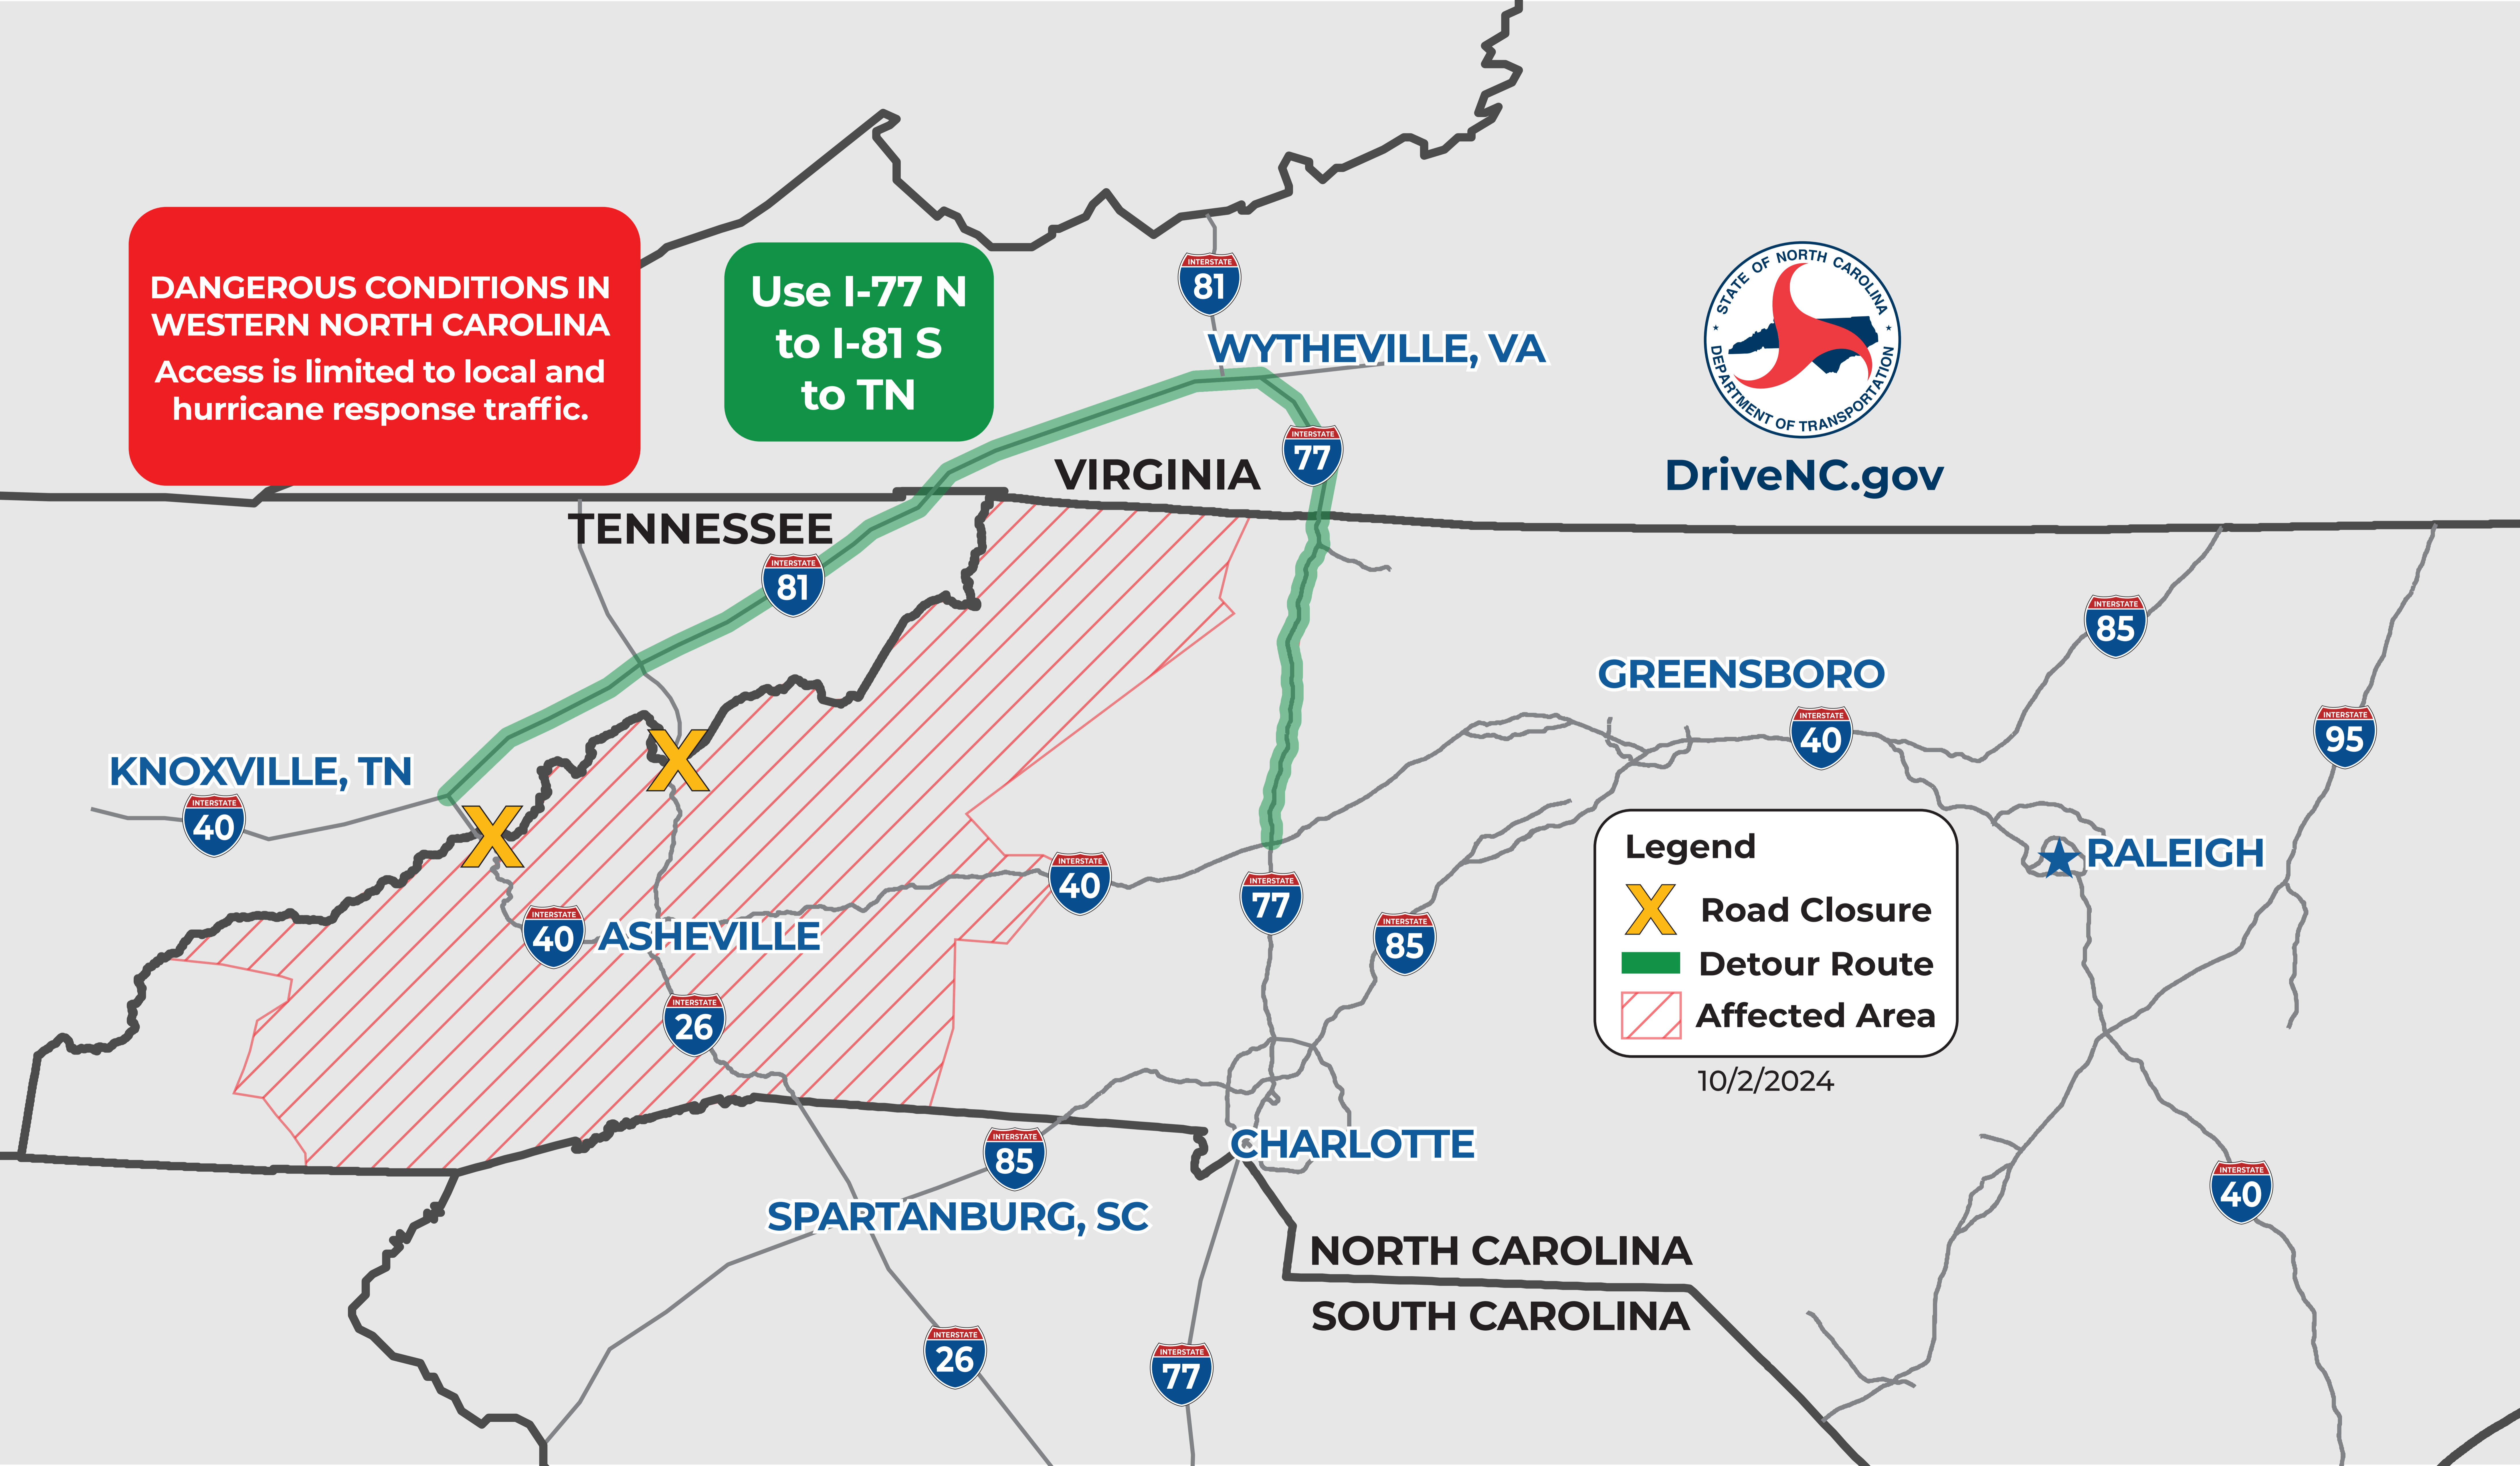

DriveNC.gov

LEGEND

-  Only one lane open in both directions
-  Alternative Routes

03/01/2025

COLUMBIA, SC

DANGEROUS CONDITIONS IN WESTERN NORTH CAROLINA
Access is limited to local and hurricane response traffic.

**Use I-77 N
to I-81 S
to TN**

DriveNC.gov

Legend

- X Road Closure
- Green Line Detour Route
- Red Hatched Area Affected Area

10/2/2024