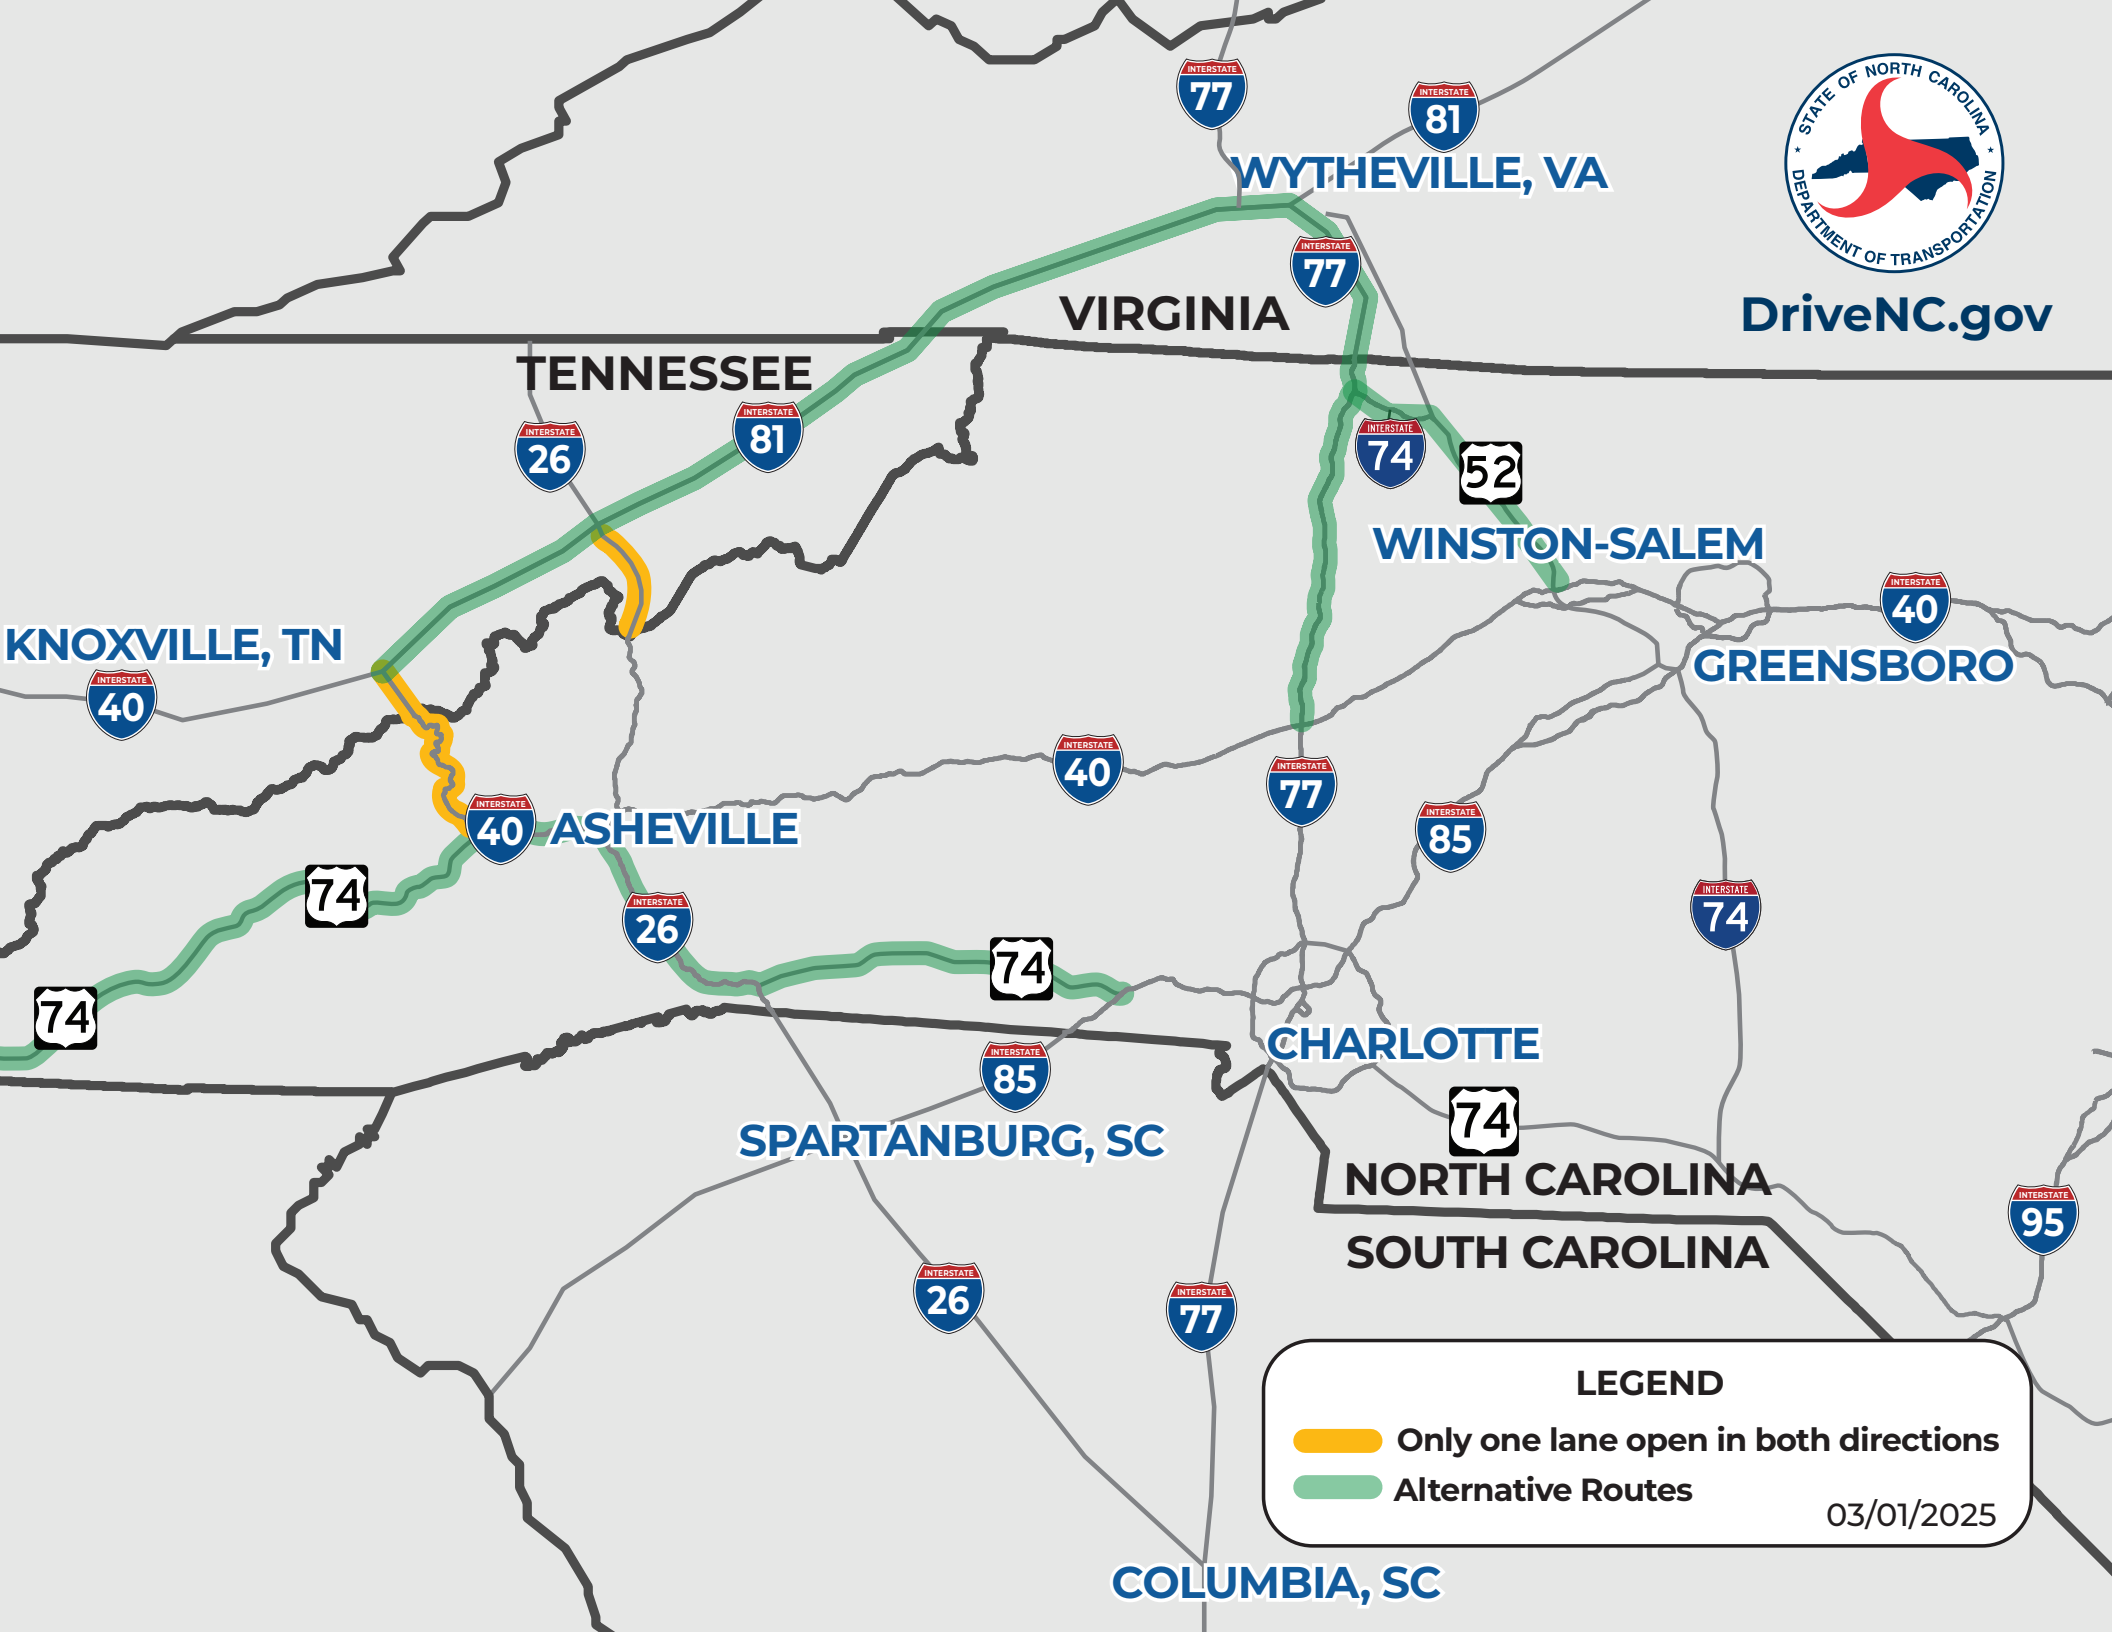

DriveNC.gov

LEGEND

-  Only one lane open in both directions
-  Alternative Routes

03/01/2025

COLUMBIA, SC

DANGEROUS CONDITIONS IN WESTERN NORTH CAROLINA
Access is limited to local and hurricane response traffic.

**Use I-77 N
to I-81 S
to TN**

DriveNC.gov

Legend

- X Road Closure
- Green Line Detour Route
- Red Hatched Area Affected Area

10/2/2024