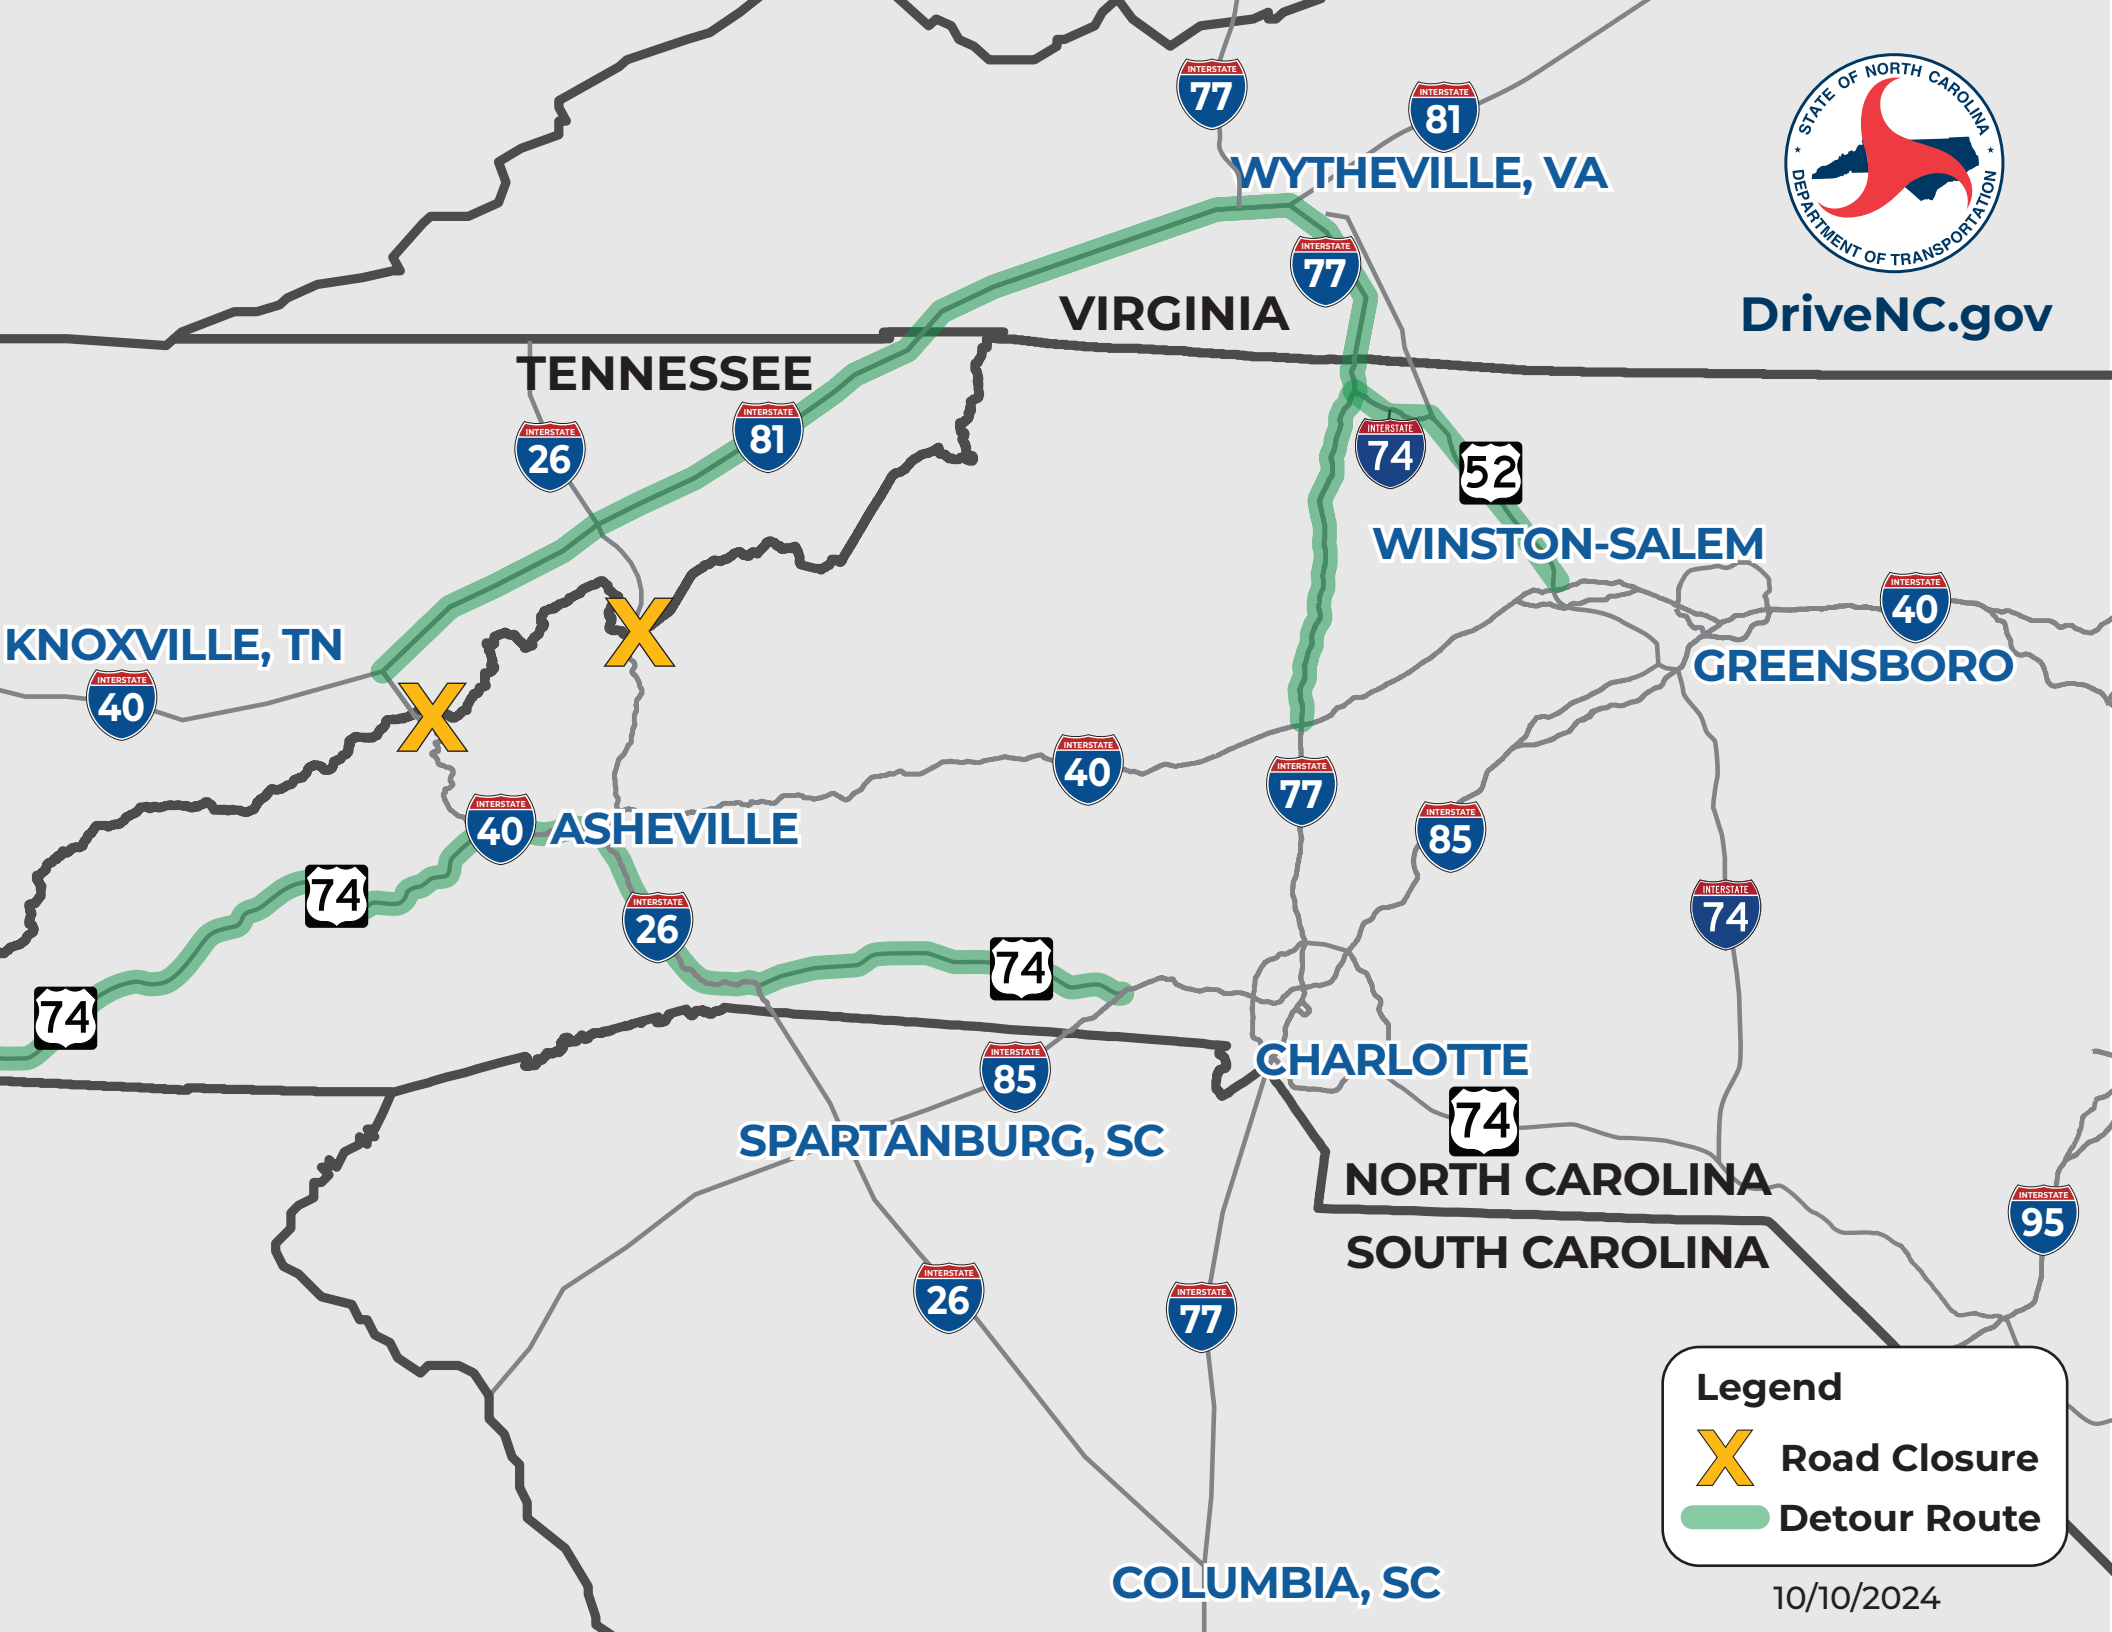

DriveNC.gov

Legend

- X Road Closure
- Detour Route

10/10/2024