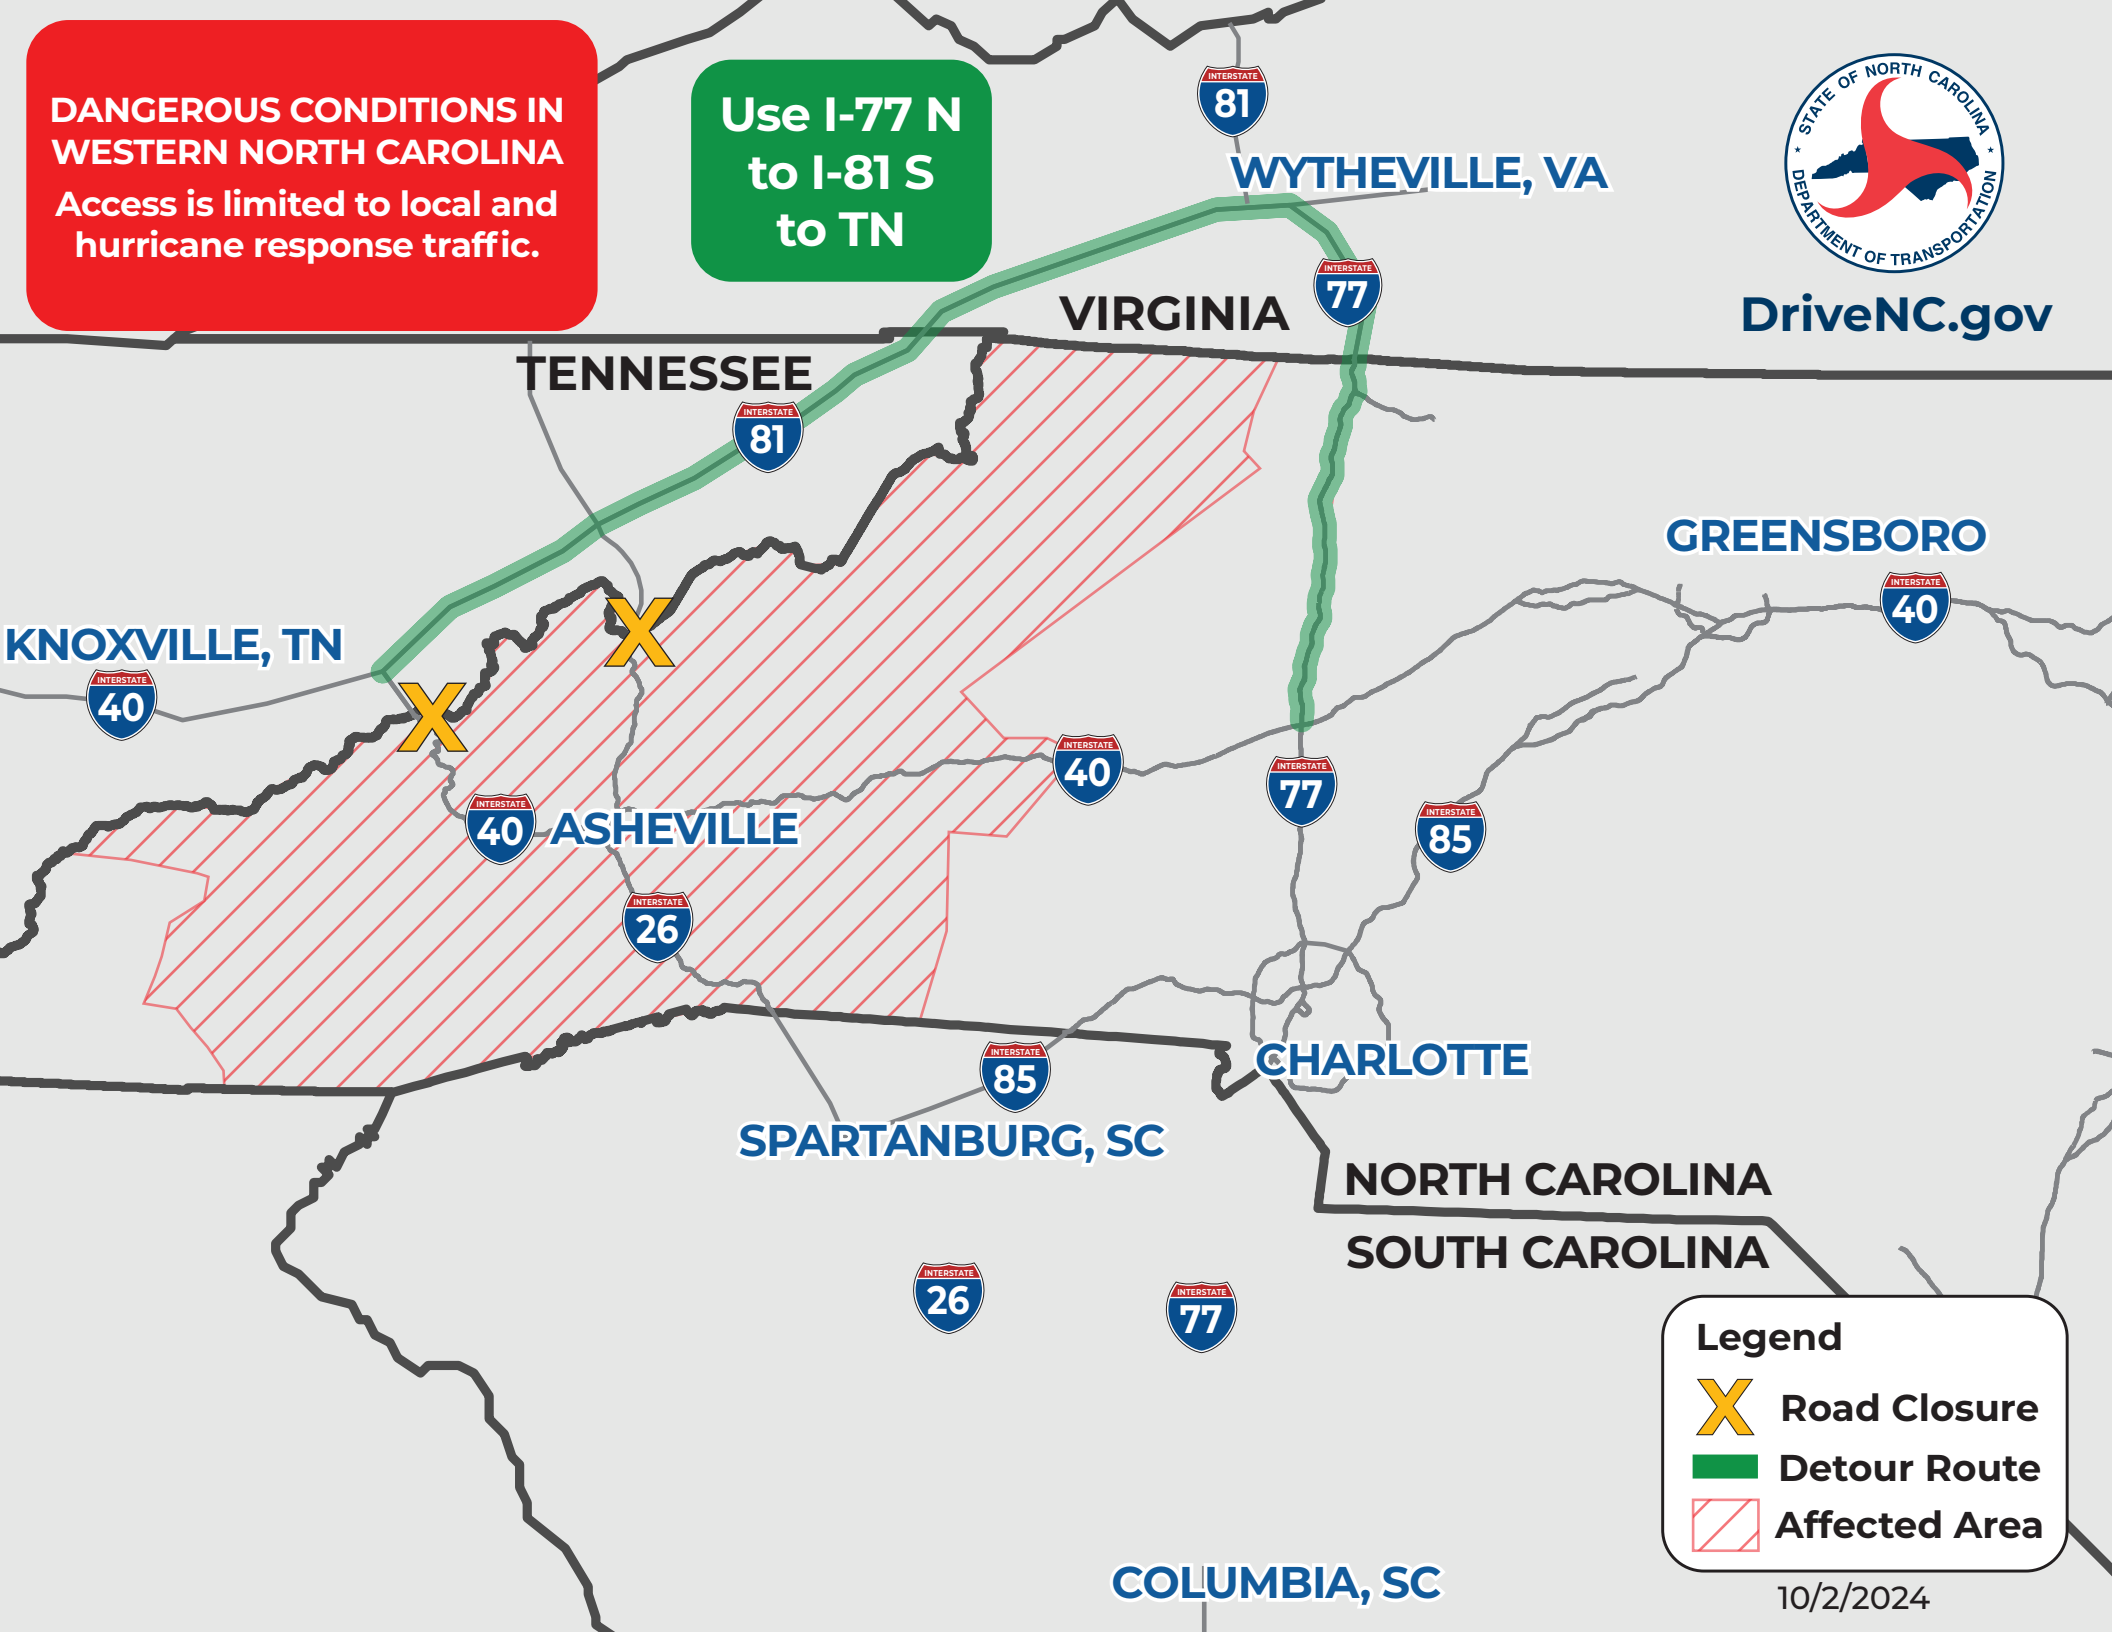

DANGEROUS CONDITIONS IN WESTERN NORTH CAROLINA
Access is limited to local and hurricane response traffic.

**Use I-77 N
to I-81 S
to TN**

DriveNC.gov

Legend

- Road Closure
- Detour Route
- Affected Area

10/2/2024